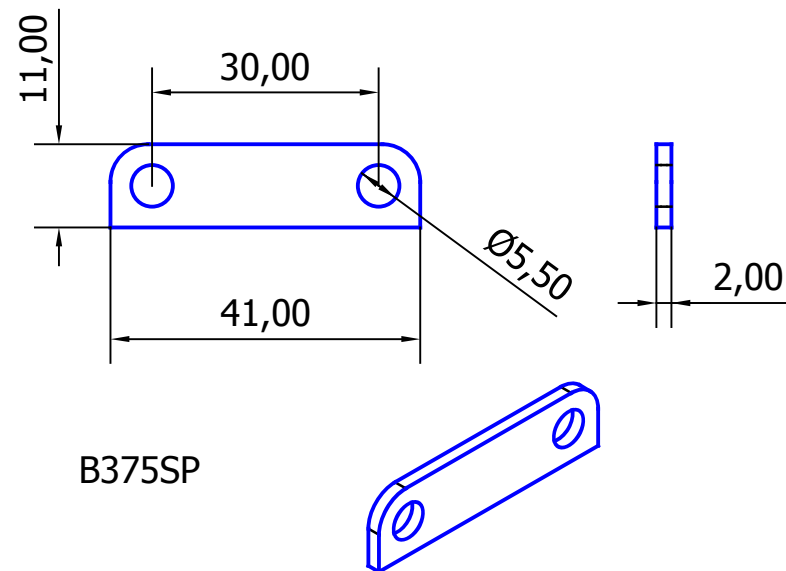

B375VRST

B375VPB
SHOWN ASSEMBLED
WITH STANDARD PIN

B375VLPB
SHOWN ASSEMBLED
WITH LOCKING PIN

B375SP

Issue 4	Date 08/07/2016	Material	Finish	Scale @ A3
Designed By terry	Part No.			
Checked By	Description TH SASH REST & LOCKING PIN BRKT			Sheet 1 / 1