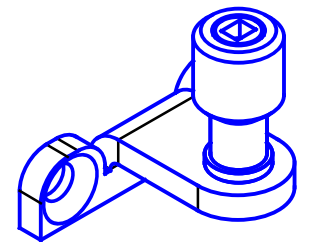

B375VRST

B375VPB
SHOWN ASSEMBLED
WITH STANDARD PIN

B375VLPB
SHOWN ASSEMBLED
WITH LOCKING PIN

B375SP

Issue 4	Date 08/07/2016	Material	Finish	Scale @ A3
Designed By terry	Part No.			
Checked By	Description TH SASH REST & LOCKING PIN BRKT			Sheet 1 / 1