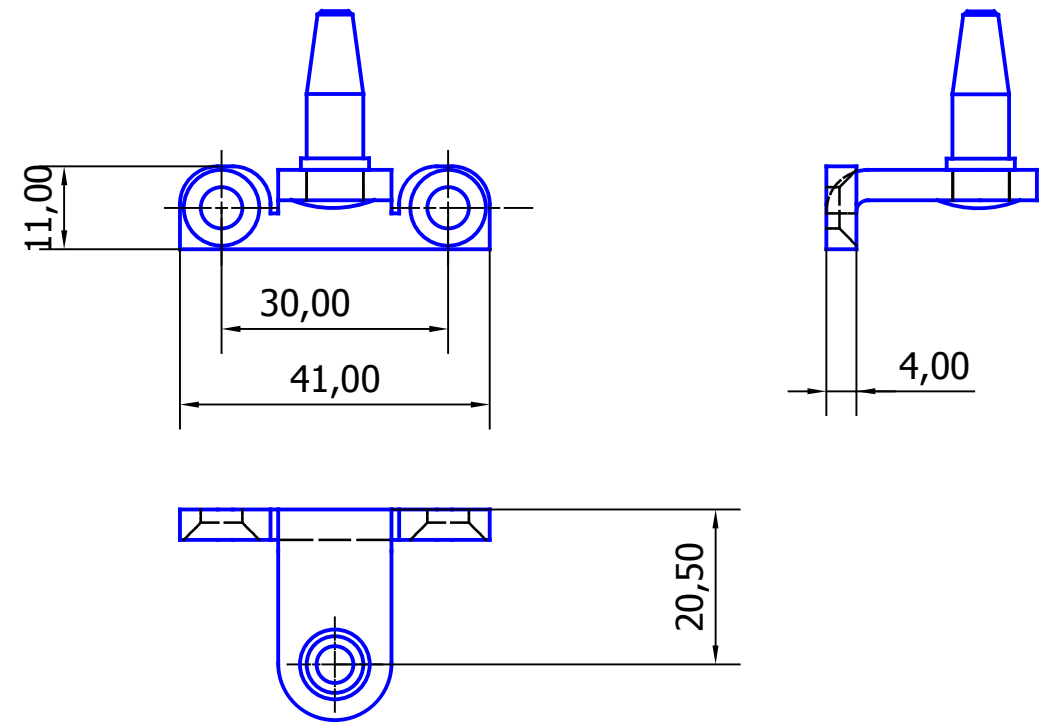

B375VRST

B375VPB
SHOWN ASSEMBLED
WITH STANDARD PIN

B375VLPB
SHOWN ASSEMBLED
WITH LOCKING PIN

B375SP

Issue 4	Date 08/07/2016	Material	Finish	Scale @ A3
Designed By terry	Part No.			
Checked By	Description TH SASH REST & LOCKING PIN BRKT			Sheet 1 / 1